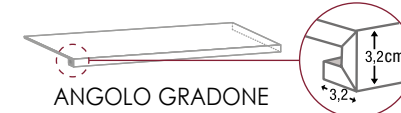

ANGOLO GRADONE
COSTA RET. DX
33,3x120 13"x47"x1,57"
Rett

8290051 Milk
8290041 Honey
8290071 Taupe
8290061 Mud

33,3x120 13"x47"x1,57"
SILK Rett

8290054 Milk
8290044 Honey
8290074 Taupe
8290064 Mud

33,3x120 13"x47"x1,57"
SILK Rett

8290055 Milk
8290045 Honey
8290075 Taupe
8290065 Mud

33,3x120 13"x47"x1,57"
SILK Rett

8290053 Milk
8290043 Honey
8290073 Taupe
8290063 Mud